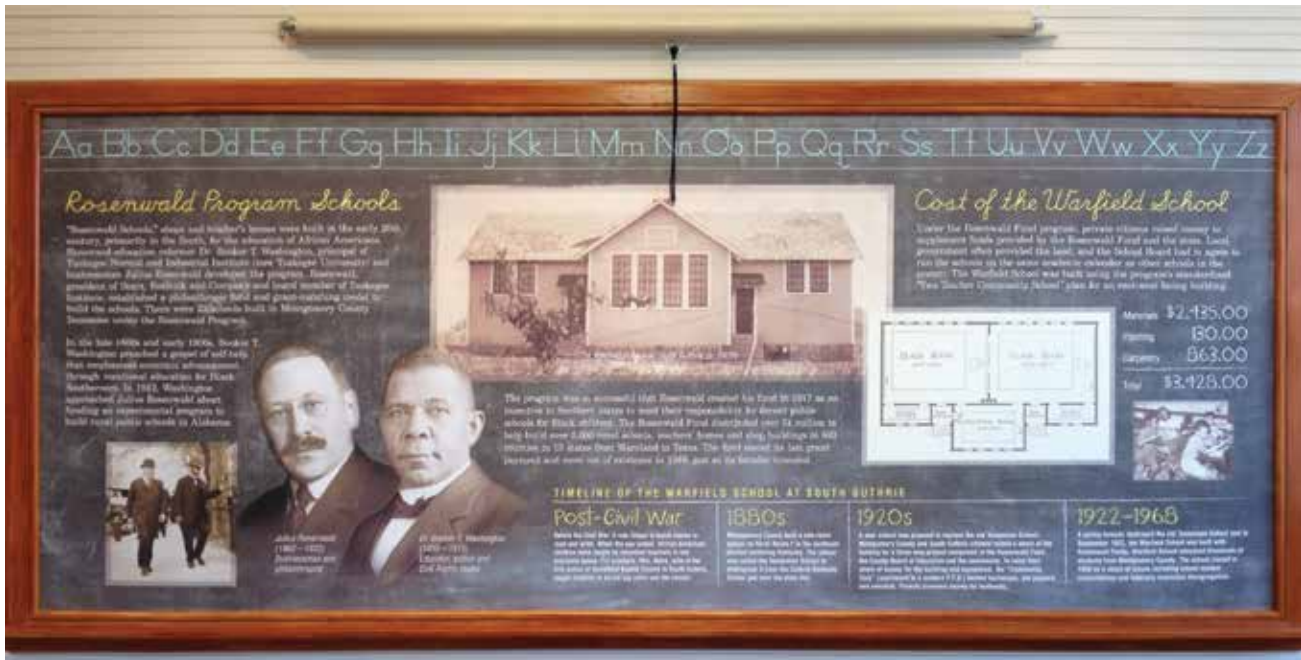

Rosenwald School / South Guthrie Community Center; South Guthrie, Tenn.

10' x 4' Wall Mural

14" x 48" Exhibit Panels

BLF MARKETING

www.blfmarketing.com

MTM_DE_05

© copyright BLF Marketing