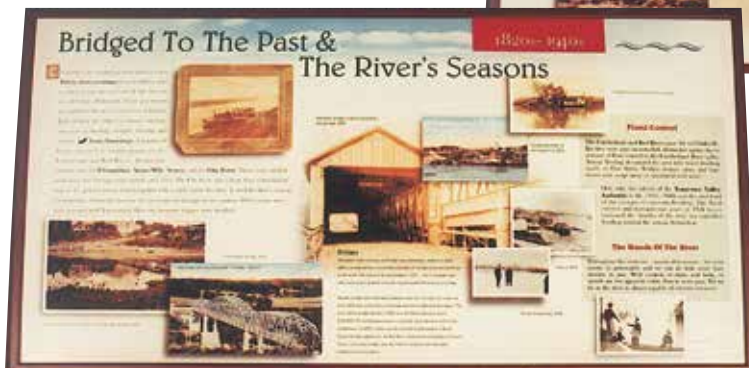

Cumberland Riverwalk; Clarksville, Tenn.

Facility Exterior & Exhibit Entrance Signs

Pedestal Mounted Exhibit System

BLF MARKETING

www.blfmarketing.com

CED_DE_03

© copyright BLF Marketing

Cumberland Riverwalk; Clarksville, Tenn.

10' x 12' Dimensional Wall Mural

48" x 24" Porcelain/Steel Exhibit Panels

48" x 24" Porcelain/Steel Exhibit Panels

BLF MARKETING

www.blfmarketing.com

CED_DE_04

© copyright BLF Marketing