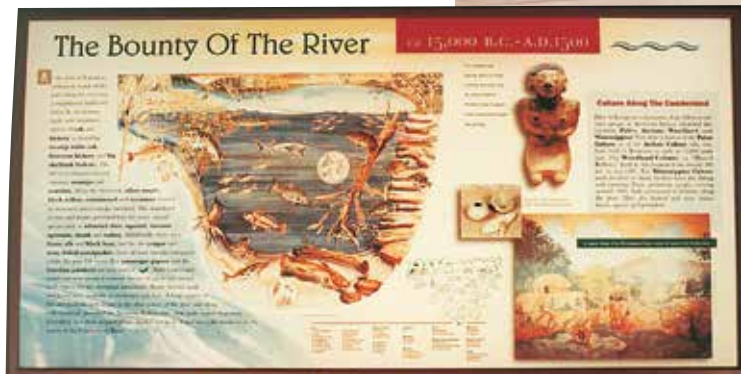

Cumberland Riverwalk; Clarksville, Tenn.

Facility Exterior & Exhibit Entrance Signs

Pedestal Mounted Exhibit System

BLF MARKETING

www.blfmarketing.com

CED_DE_03

© copyright BLF Marketing

Cumberland Riverwalk; Clarksville, Tenn.

10' x 12' Dimensional Wall Mural

48" x 24" Porcelain/Steel Exhibit Panels

48" x 24" Porcelain/Steel Exhibit Panels

BLF MARKETING

www.blfmarketing.com

CED_DE_04

© copyright BLF Marketing